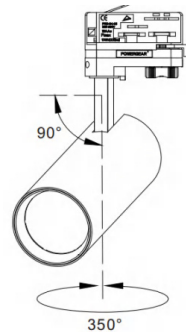

OPTICS

Adapter in both 3 wire and 4 wire track version

FEATURES & BENEFITS

CCT Selection DIP Switch	3CCT
LED Driver	Built-in
Dimming Option	Triac/ DALI/ 0-10V
Ingress Protection (IP Rating)	IP 20
Power Factor (PF)	≥0.9
Certification	SAA/RoHS/CE/CB

INSTALLATION & ACCESSORIES

DATA SHEET

CODE	WATT	INPUT VOLTAGE	DIMENSION(mm)	LUMEN(±5%)
TLI-TR40-BK/WH-15W	15W	220~240V AC	Ø62X240	1300lm
TLI-TR40-BK/WH-30W	30W	220~240V AC	Ø72X250	2400lm