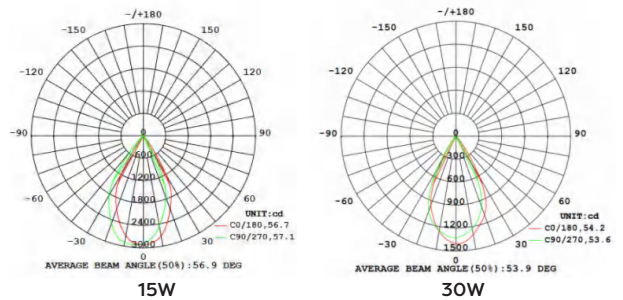

OPTICS

FEATURES & BENEFITS

CCT Selection DIP Switch	3CCT
LED Driver	Built-in
Dimming Option	Triac/ DALI/ 0-10V
Ingress Protection (IP Rating)	IP 20
Power Factor (PF)	≥0.9
Certification	SAA/RoHS/CE/CB